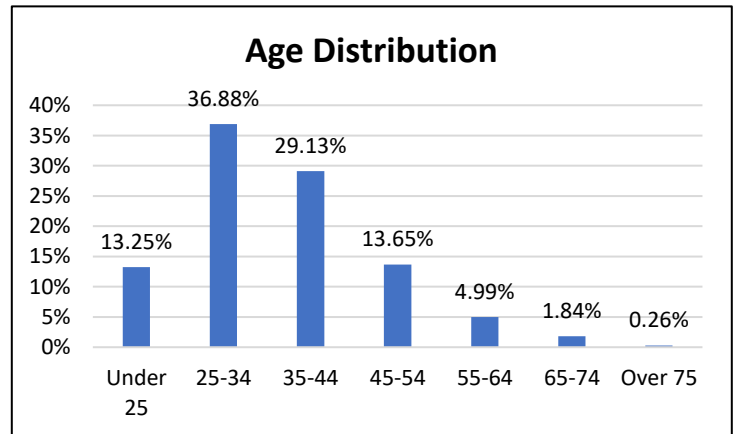

Bischof Law

* 75 individuals are supervised under Curfew and Bischof Law. These individuals are reflected in both the Curfew and Bischof Law graphs