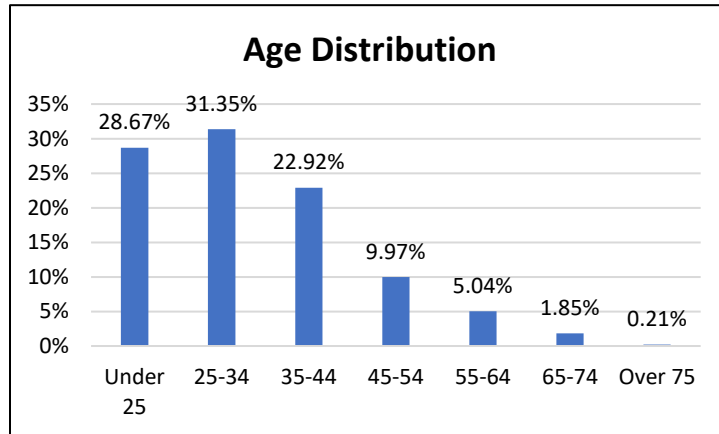

Bischof Law

* 75 individuals are supervised under Curfew and Bischof Law. These individuals are reflected in both the Curfew and Bischof Law graphs