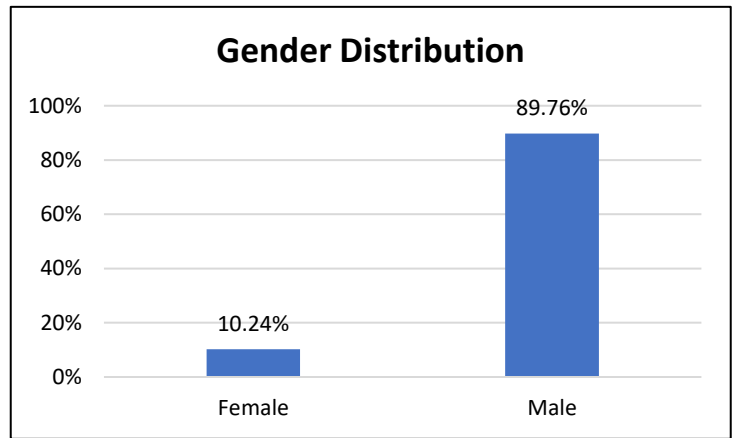

Bischof Law

* 75 individuals are supervised under Curfew and Bischof Law. These individuals are reflected in both the Curfew and Bischof Law graphs