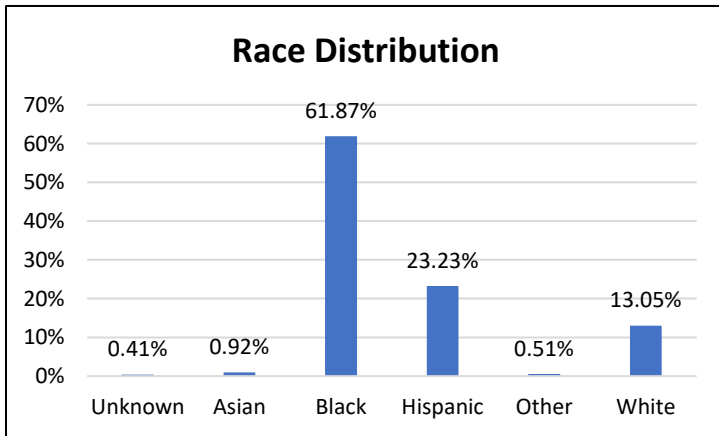

Bischof Law

* 75 individuals are supervised under Curfew and Bischof Law. These individuals are reflected in both the Curfew and Bischof Law graphs