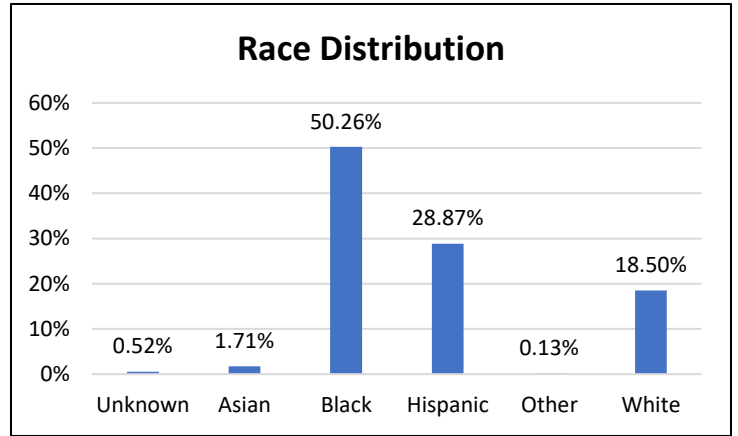

Bischof Law

* 75 individuals are supervised under Curfew and Bischof Law. These individuals are reflected in both the Curfew and Bischof Law graphs