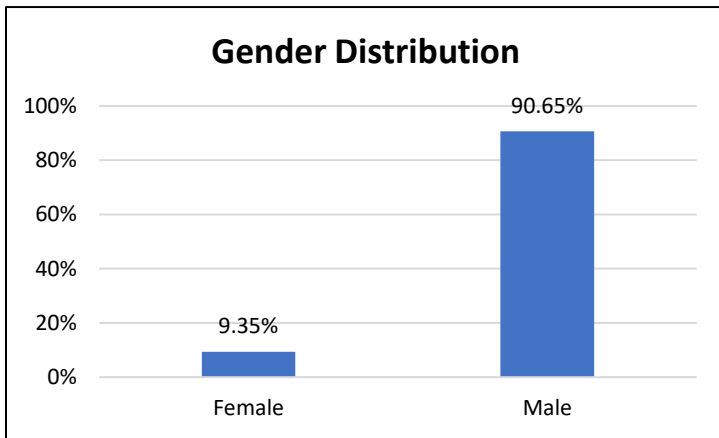

Pretrial Services Weekly Report

Electronic Monitoring Population Demographics 2/16/2024

Curfew Only population:	898
Bischof Law Only population:	687
Cases with Curfew and Bischof Law Supervision*	75

Curfew